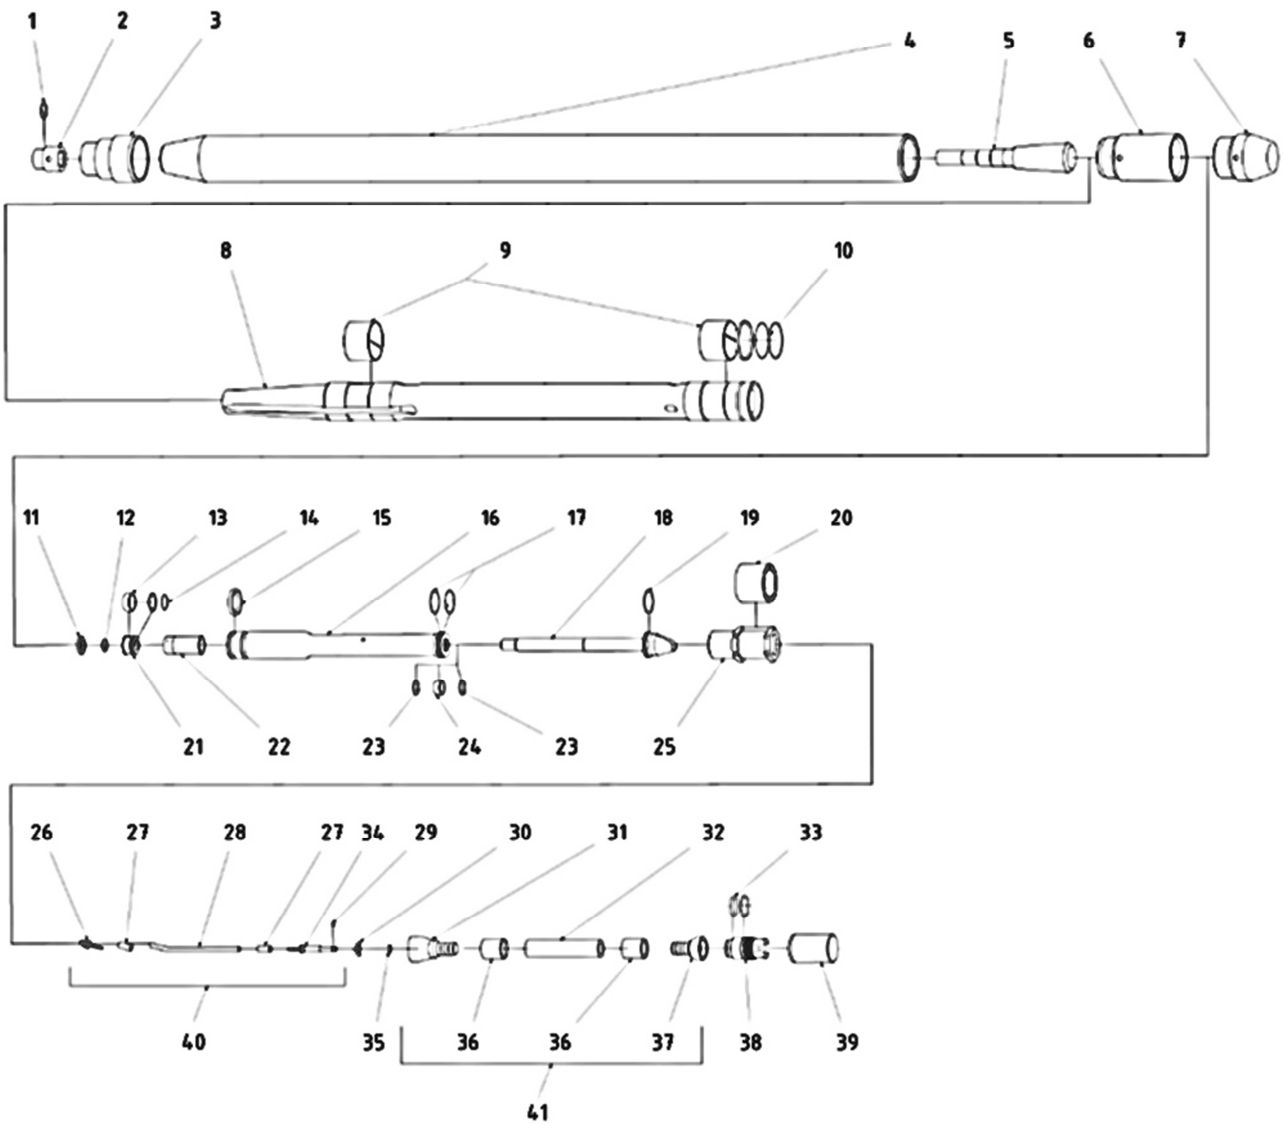

TERMA
SINCE 1990

MAX *Impact Power*
K75S SPARE PARTS

No.	Name	Item number	QTY
1.	Nut seal (O-ring 22x2)	MTSORSI0011	1
2.	Nut	PMNAK-M075-00.09-S	1
3.	Head	PMNAS-M075-00.01-S	1
4.	Cylinder	PMCYL-M075-00.02-S	1
5.	Chisel	PMPRZ-M075-00.08-S	1
6.	Tail screw	PMTSR-M075-00.03-M1	1
7.	End screw	PMWKR-M075-00.04-M1	1
8.	Main Piston	PMBIJ-M075-00.05-M2	1
9.	Piston sliding ring	PMPRB-M075-00.06, PMPRB-M075-00.06	2
10.	Piston sealing set (1 x teflon, 2 x O-ring 55x2)	PMUSB-M075-00.07, MTSORSI0009, MTSORSI0009	1
11.	Nut II	PMNKSP-S075-00.11	1
12.	Piston seal (O-ring 17x2)	MTSORSI0003	1
13.	Steering piston sliding ring I	PMPT1-S075-00.03	1
14.	Steering piston sealing set I (1 x Teflon, 1 x O-ring 23x2)	PMUTS1-S075-00.01, MTSORSI0005	1
15.	Steering piston seal	PMUTS-S075-00.01	1
16.	Steering piston	PMTLS-S075-00.02	1
17.	Steering piston sealing ring II set (2 x O-ring 36x2)	MTSORNB0078, MTSORNB0078	2
18.	Steering tube	PMRUS-S075-00.06	1
19.	Steering cylinder sealing (O-ring 36x2)	MTSORNB0078	1
20.	Connection block	PMLST-S075-00.09	1
21.	Piston	PMTLOK-S075-00.05	1
22.	Steering piston damper	PMAMOR-S075-00.07	1
23.	Steering piston sealing ring III (2 x O-ring 20x2)	MTSORSI0004, MTSORSI0004	2
24.	Steering piston sliding ring II	PMPT2-S075-00.10	1
25.	Steering cylinder	PMCYLSTR-S075-01-01-M1	1
26.	Control hose connection	PMKWC-S065-00.12	1
27.	Control tube injection sleeve	PMTULZW-W065-00.11, PMTULZW-W065-00.11	2
28.	Control tube (hose)	MTSWG0005	1
29.	Control tube (hose) seal (O-ring 3,6x1,8)	MTSORNB0031	1
30.	Control tube (hose) guide piece	PMWWC-W065-00.08	1
31.	Hose connection	PMKWG-S075-00.08-M1	1
32.	Hose	MTSWG0003	1
33.	Screw sealing set (1x O-ring 25x4, 1x O-ring 30,2x3)	MTSORNB0027, MTSORNB0032	1
34.	Control tube (hose) connection nipple	PMLWCM-W065-00.07	1
35.	Control tube (hose) security	MMEMNPZ0001	1
36.	Hose sleeve	PMTULZW-19-W065-00.10, PMTULZW-19-W065-00.10	2
37.	Hose connector	PMLWG-W075-00.04-M1	1
38.	Screw	PMSRB-W075-00.05	1
39.	End cap	PMZAZ-W075-00.06	1
40.	Short control tube set (Pos. 26, 27 x 2, 28, 34, 29)	PMWKC075K	1
41.	Short hose set (Pos. 31, 32, 36 x 2, 37)	WAWZ075	1
...	Seal kit M75 small (Pos. 9, 10, 15)	WAUM075M	1
...	Seal kit M65 (Pos. 9,10,12,13,14,15,17,19,23,24,29, 33)	WAUK075	1